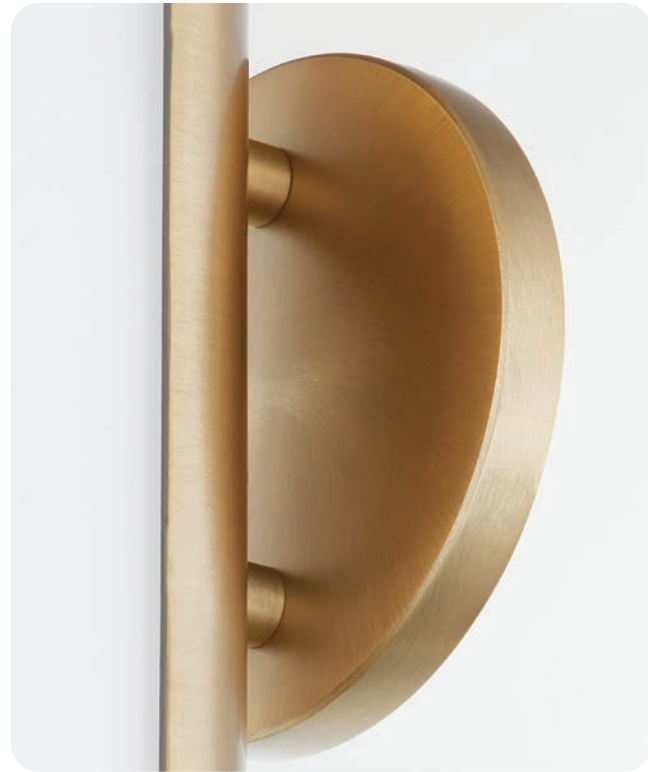

LINEAR	L	W	MIN H	MAX H	CANOPY	GLASS	LED
F3248	48.5"	2.75"	20.75"	62.75"	13"L x 5"W	Opal Matte	32W LED   2700K   90 CRI   120V   1100 Delivered Lumens   TRIAC & ELV Dimmable

F3208-Max H includes (1) 6" stem, (2) 12" stems, (1) 18" stem & canopy. F3248-Max H includes (2) 6" stems, (4) 12" stems, (2) 18" stems & canopy.

B3219-PBR  
ADA

Titus can be mounted vertically or horizontally.

B3225-PN  
ADA

B3219-PBR  
ADA

**TITUS** PATINA BRASS (PBR) | POLISHED NICKEL (PN)

BATH	W	H	E	TCD	BACKPLATE	GLASS	LED
B3219	4.75"	18.75"	3.75"	9.25"	4.75"D	Opal Matte	16W LED   2700K   90 CRI   120V   875 Delivered Lumens   TRIAC & ELV Dimmable
B3225	4.75"	25.75"	3.75"	12.75"	4.75"D	Opal Matte	23W LED   2700K   90 CRI   120V   1275 Delivered Lumens   TRIAC & ELV Dimmable