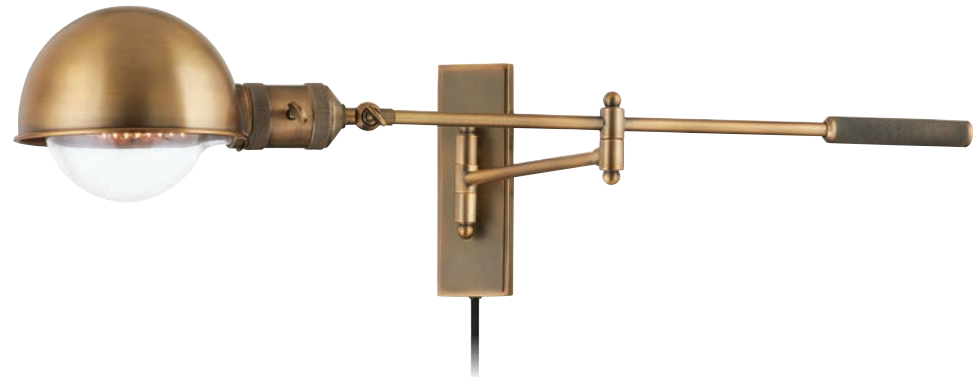

PTL1108-PBR