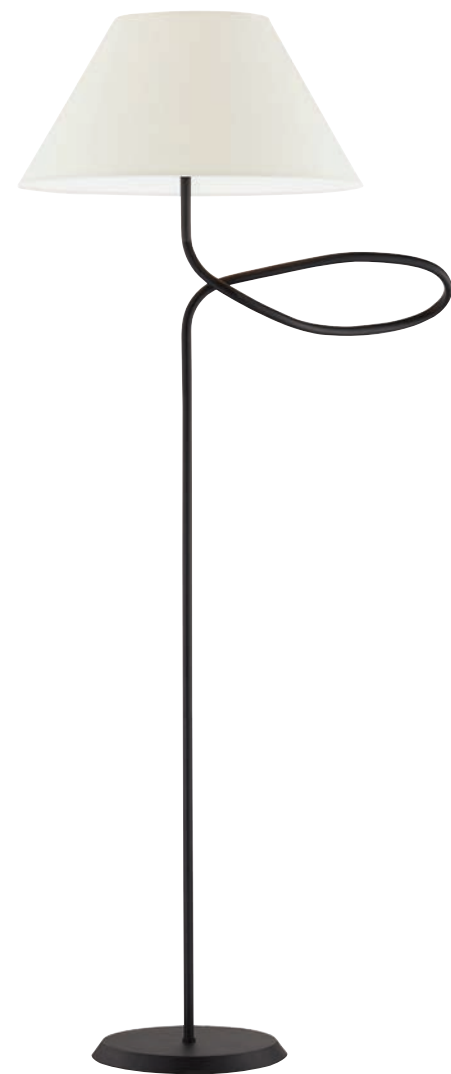

PFL1868-FOR

ALAMEDA FORGED IRON (FOR)

FLOOR LAMP	W	L	H	BASE	SHADE	MATERIAL	SWITCH	SOCKET/BULB
PFL1868	27.5"	20.75"	67.5"	12"D	9.5"T x 20.75"B x 10.25"H	Cream Paper	Full Range Dimmer on Cord	1 x E26 60W Not Incl.