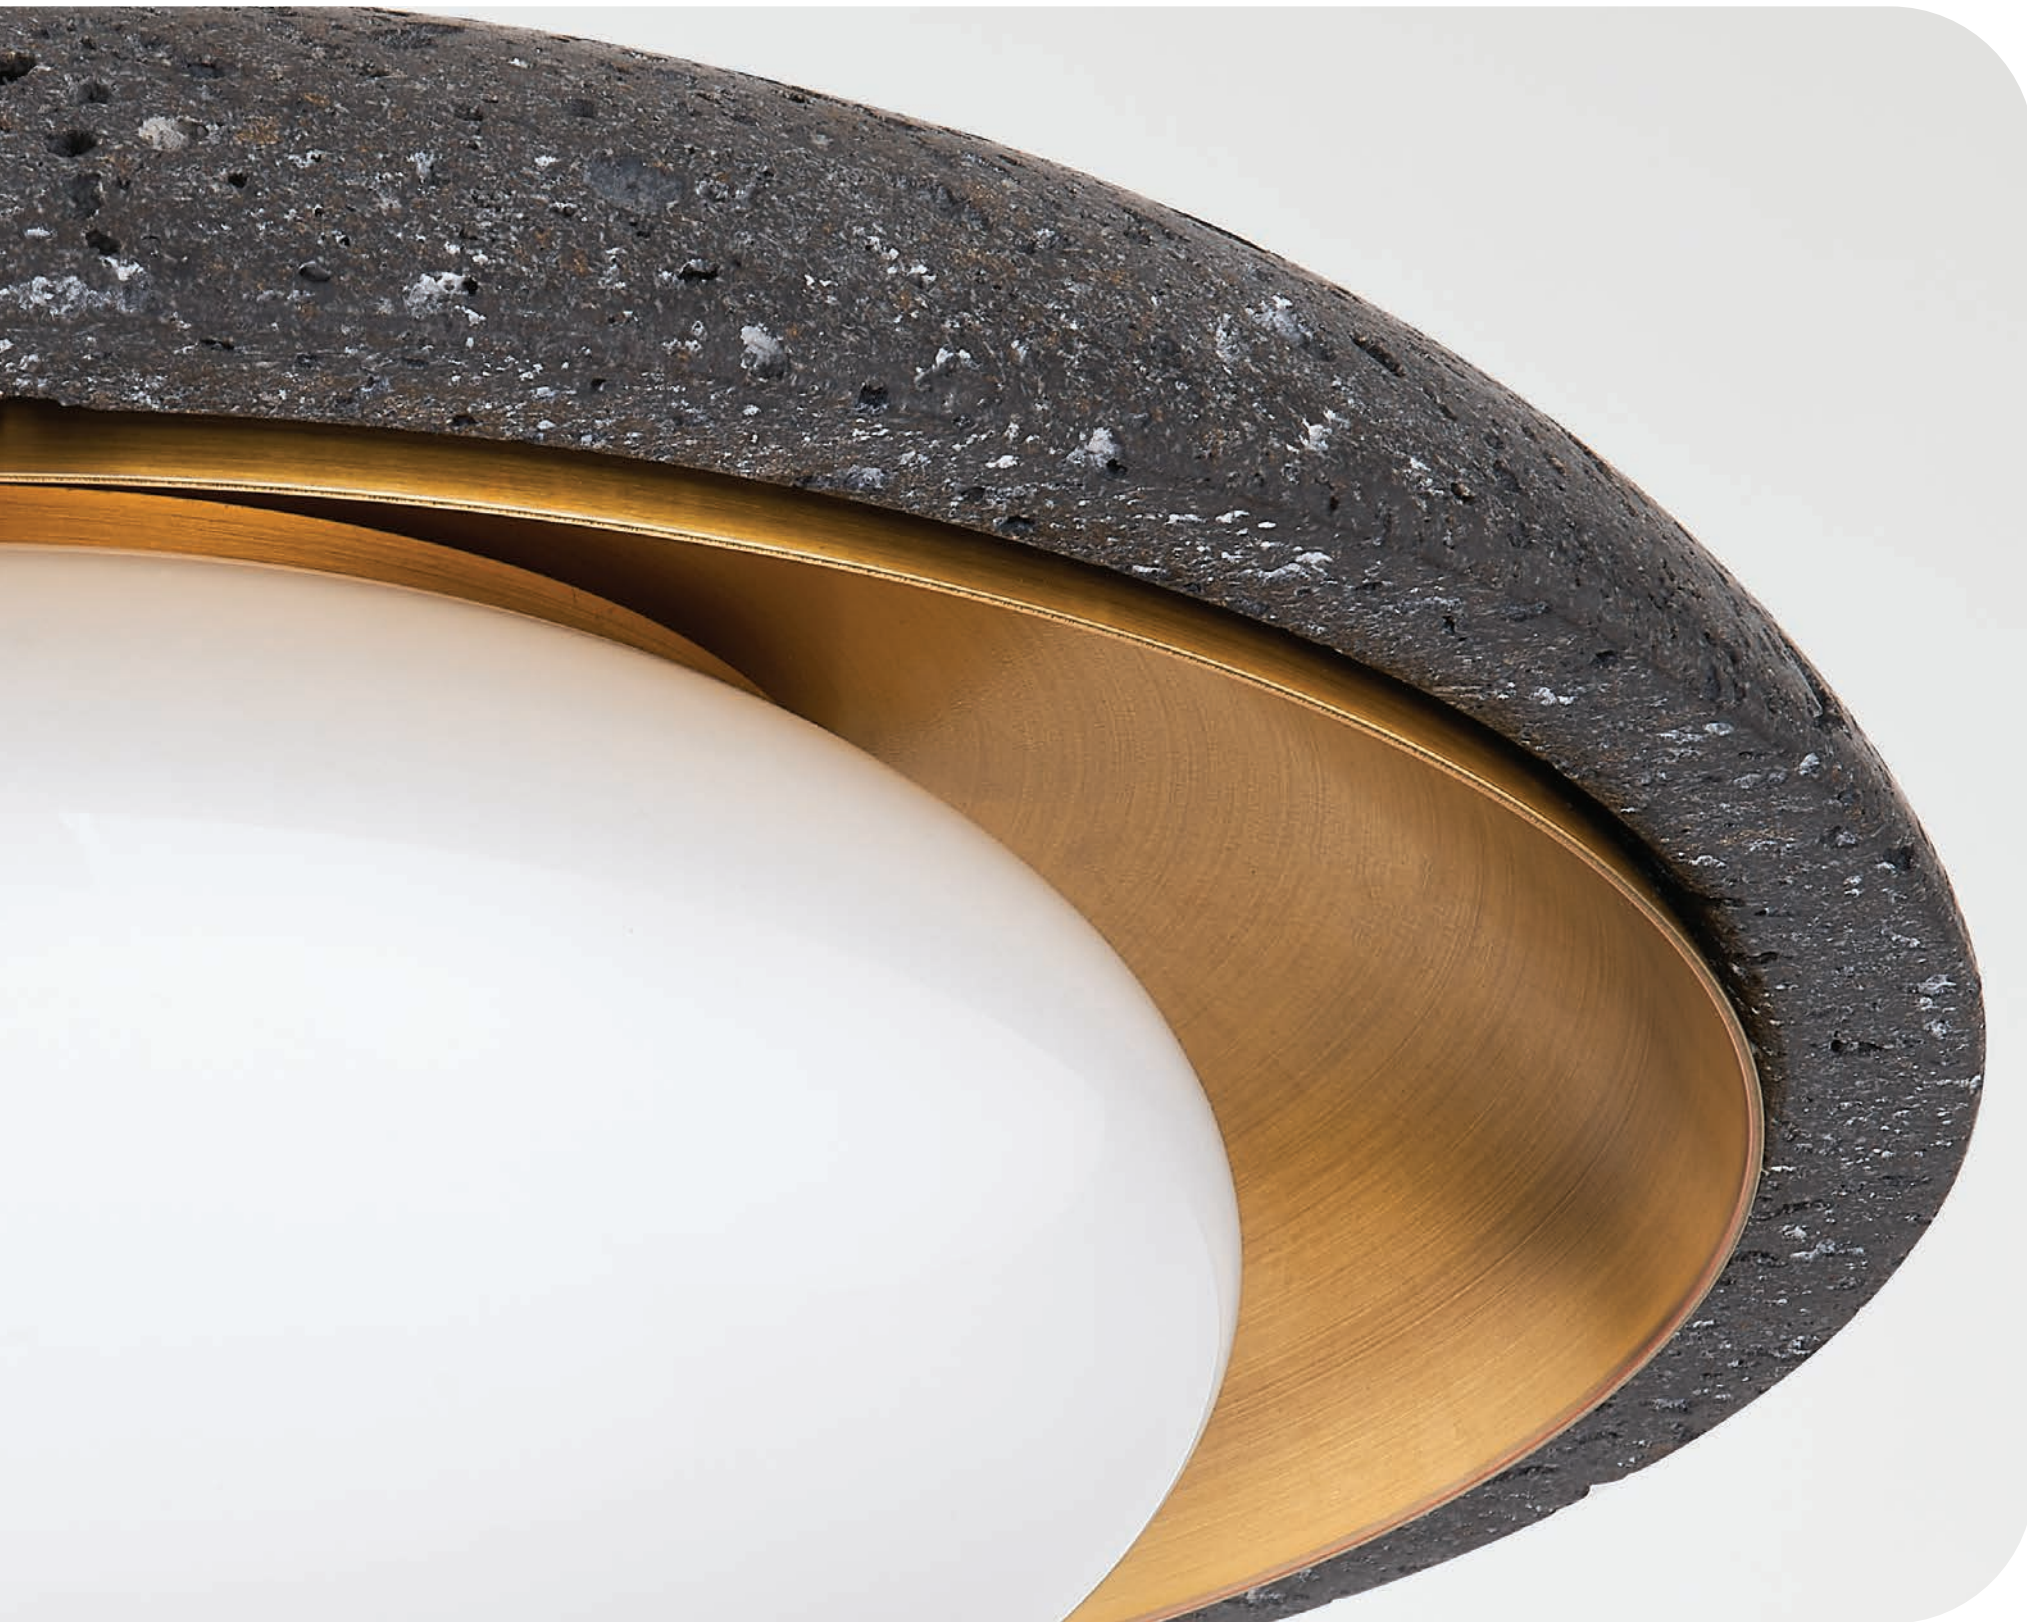

B2211-PBR

Rocklin can be used as a wall sconce or a flush mount.

ROCKLIN PATINA BRASS (PBR)

FLUSH MOUNT	D	E	TC	CD	CANOPY	GLASS	MATERIAL	SOCKET/BULB
B2211	11"	3.75"	5.5"	4.75"		Opal Glossy	Natural Stone	13W LED | 3000K | 90 CRI | 120V | 400 Delivered Lumens | TRIAC & ELV Dimmable